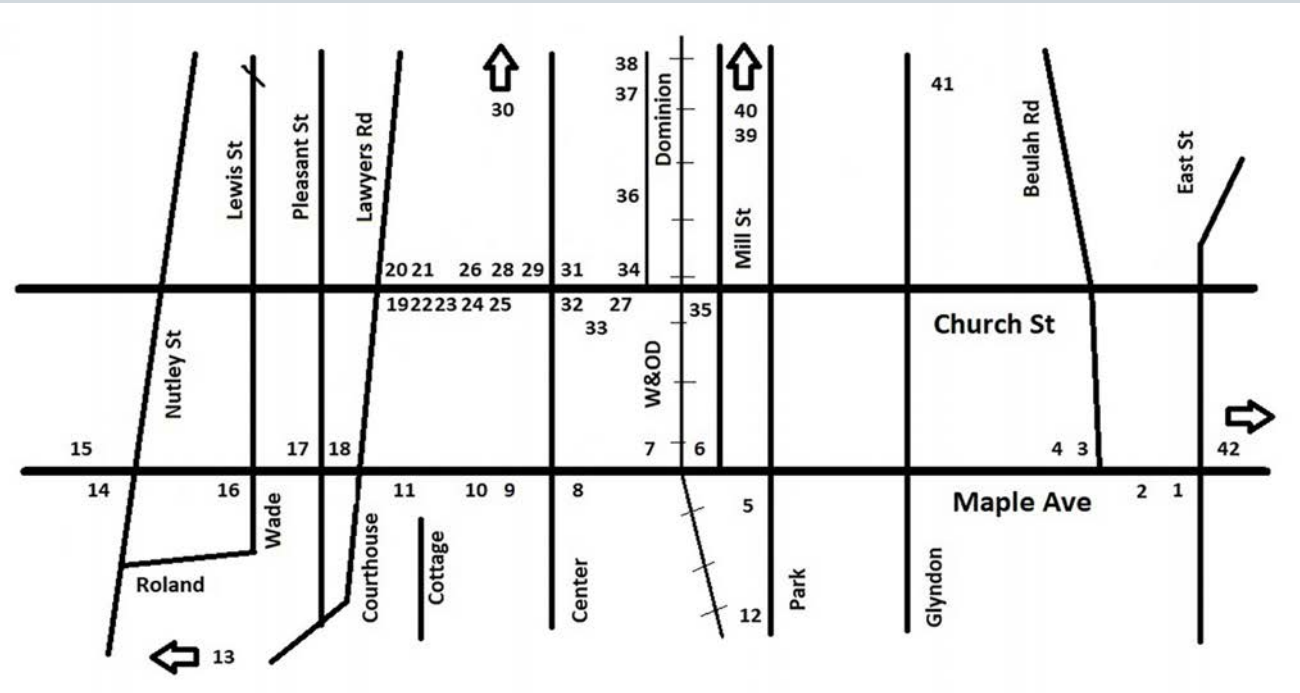

Map to the Benches

Advance Tickets

Vienna Arts Society

Advance tickets are on sale now for \$12 dollars (+ small service fee) online through <https://TakeASeatVienna.brownpapertickets.com> and will include Beer, Wine, and Light Fare. On the day of the Auction, Nov. 2, 2019, at 6pm, the tickets are \$15 dollars (+ small service fee) at the door.